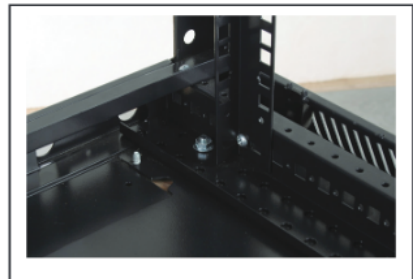

### Features:

- Welded frame, reliable structure.
- Reversible 5mm toughened glass front door with lock.
- Removable side panels with side pins, side locks are optional for protection.
- Standing or wall mount installation.
- Cable entries on both of top cover and bottom panel.

### Specifications:

- Material: SPCC cold rolled steel
- Thickness: Mounting rails: 1.5mm; others: 1.2mm
- Surface finishing: Degreasing, pickling, phosphoric, powder coated
- Static loading capacity: 60kgs

### Standards:

- ANSI/EIA RS-310-D
- IEC60297-2
- DIN41494, PART1
- DIN41494, PART7
- Compatible with 19" International Standards, ETSI

Mount panel

Frame

Stable structure