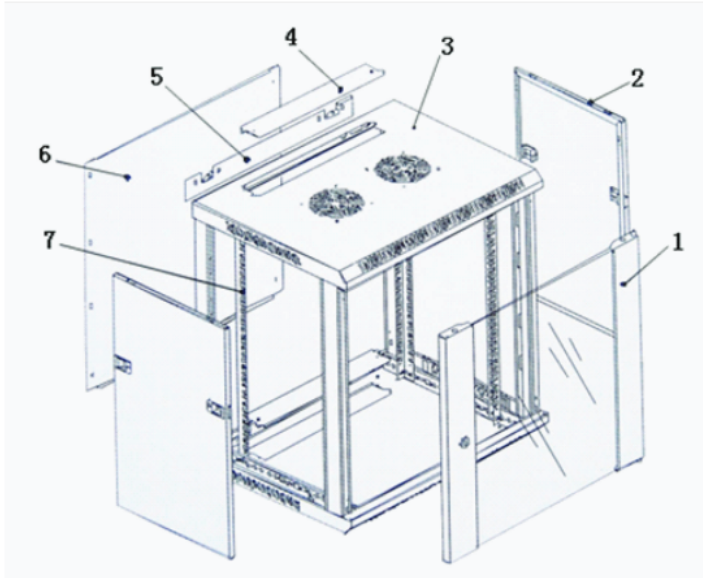

### Features:

- Welded frame, reliable structure.
- Reversible 5mm toughened glass front door with lock.
- Removable side panels with side pins, side locks are optional for protection.
- Standing or wall mount installation.
- Cable entries on both of top cover and bottom panel.

### Specifications:

- Material: SPCC cold rolled steel
- Thickness: Mounting rails: 1.5mm; others: 1.2mm
- Surface finishing: Degreasing, pickling, phosphoric, powder coated
- Static loading capacity: 60kgs

### Structure of cabinet